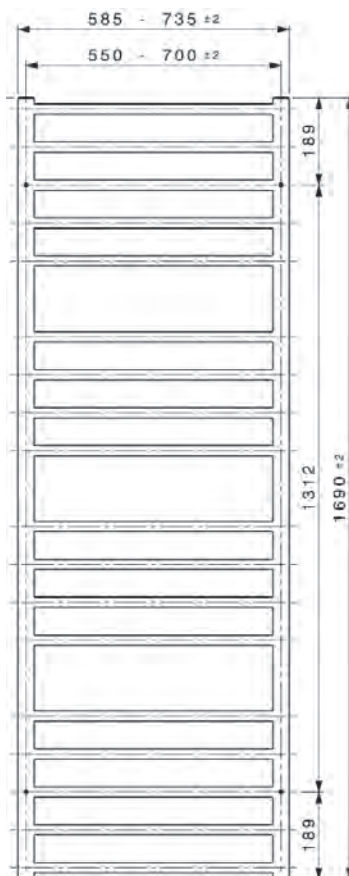

1280H

1690H

Part Number	Height	Width	Pipe Centres	kW Output
ICONIC 1280X585C	1280	585	550	0.604
ICONIC 1280X735C	1280	735	700	0.890
ICONIC 1690X585C	1690	585	550	0.774
ICONIC 1690X735C	1690	735	700	0.934