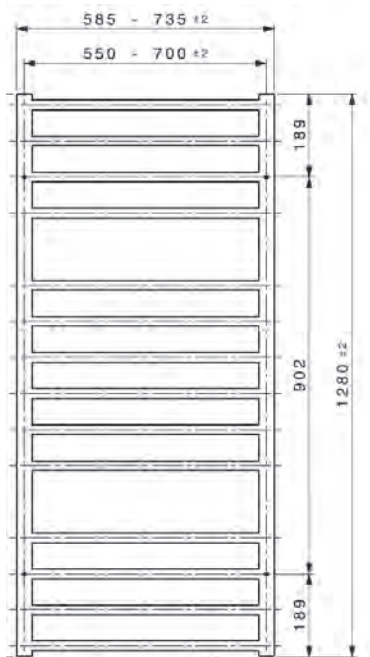

1280H

1690H

Part Number	Height	Width	Pipe Centres	kW Output
ICONIC 1280X585C	1280	585	550	0.604
ICONIC 1280X735C	1280	735	700	0.890
ICONIC 1690X585C	1690	585	550	0.774
ICONIC 1690X735C	1690	735	700	0.934