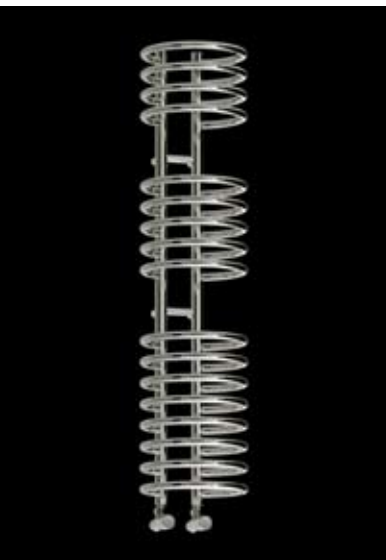

Tel: 03 9584 3115
Fax: 03 9584 3112

info@h2oheating.com.au
www.h2oheating.com.au