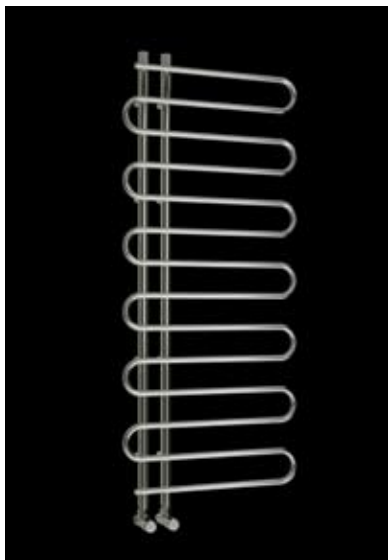

Tel: 03 9584 3115
Fax: 03 9584 3112

info@h2oheating.com.au
www.h2oheating.com.au